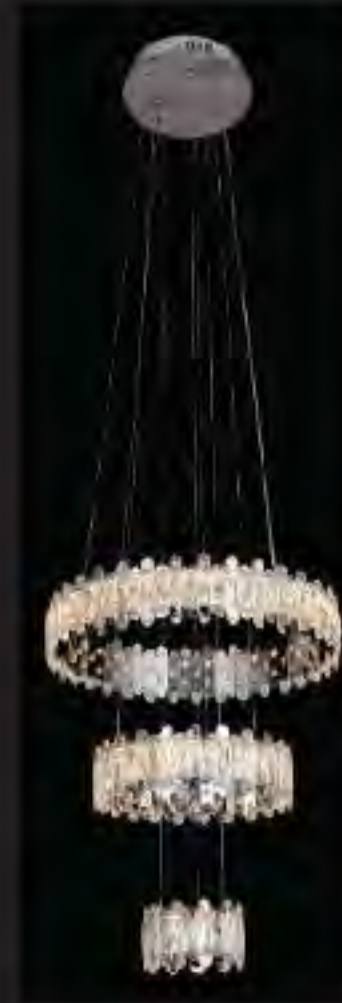

XYC250-RO
D24"H20"
Wire height: 12 feet
Weight: 25 lbs
LED-60W-3000K