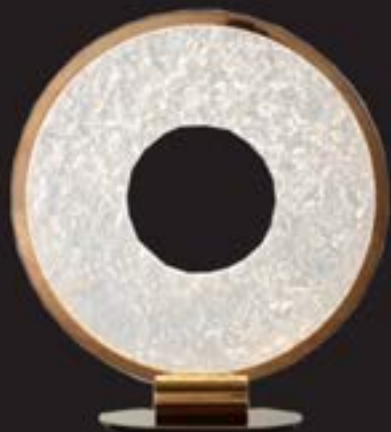

NAT-1R-SA-BG
D16"
TABLE LAMP