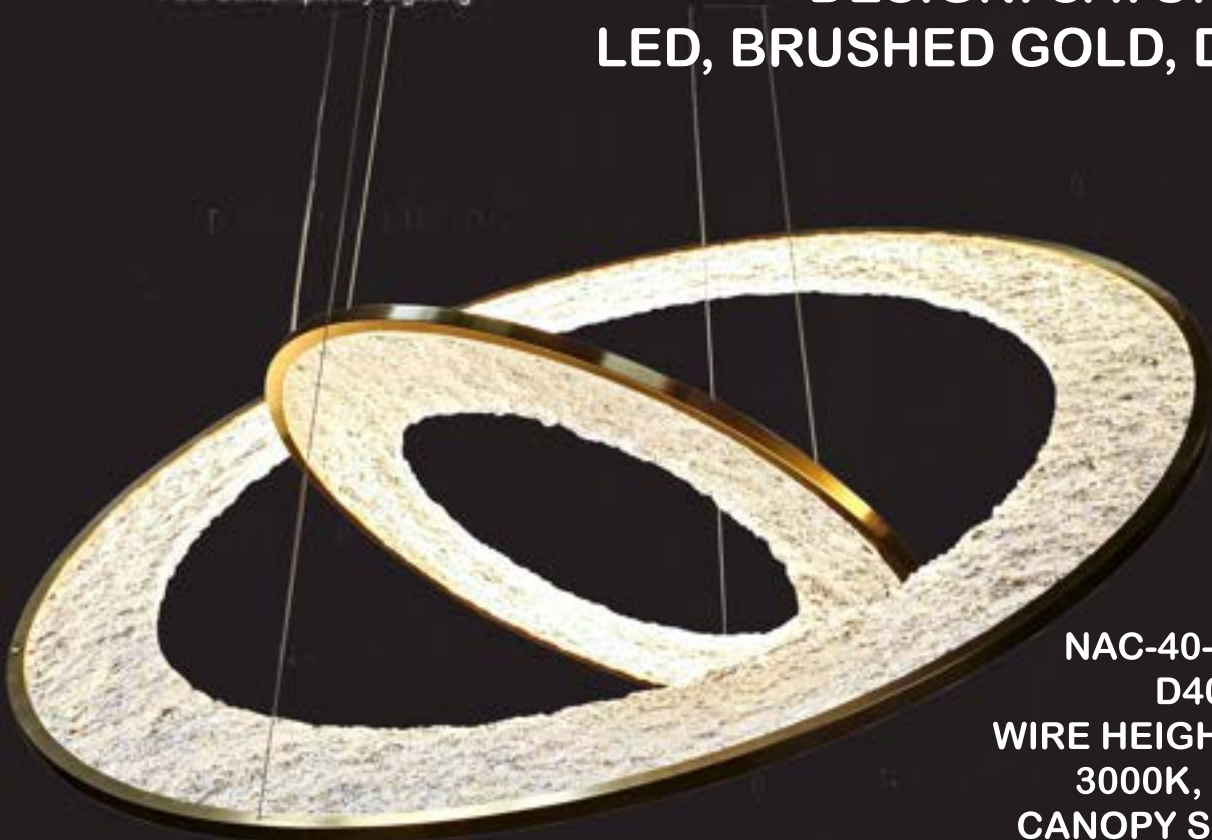

EVC-PO-38S-RO
38"X21"H
35*E12

DESIGN: VALENCIA
S. STEEL/BRUSHED GOLD, TEXTURED GLASS

EVC-VA-40S-RO
39"X19.5"H
35*E12

EVC-VA-47S-RE
L47"W14"H9"
15*E12

DESIGN: SATURN
LED, BRUSHED GOLD, DIMMABLE

NAC-40-SA-BG
D40"
WIRE HEIGHT: 15 FEET
3000K, L2400
CANOPY SIZE: D10"