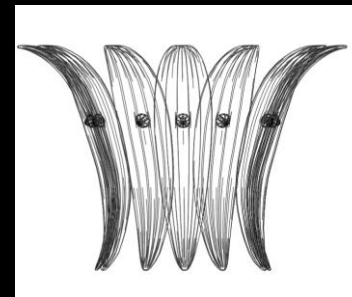

EVW-MA-13
L13”W8”
2*E12