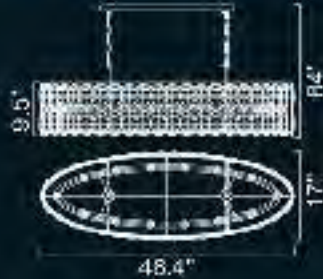

**ZIC-50G
D30"H18"**

**ZIW-3G
W12"H15"**

DESIGN: PARADISE
FINISH: CHROME, WHITE & AMBER TEXTURED GLASS

ZIG-70C
D27.6"H27.6"
WEIGHT: 125 LBS

TIC-255-14

SIZE: L48.4" W17"H9.5"
LAMP: 14"E12/40W
FINISH: GOLD PLATING
CLEAR CRYSTAL