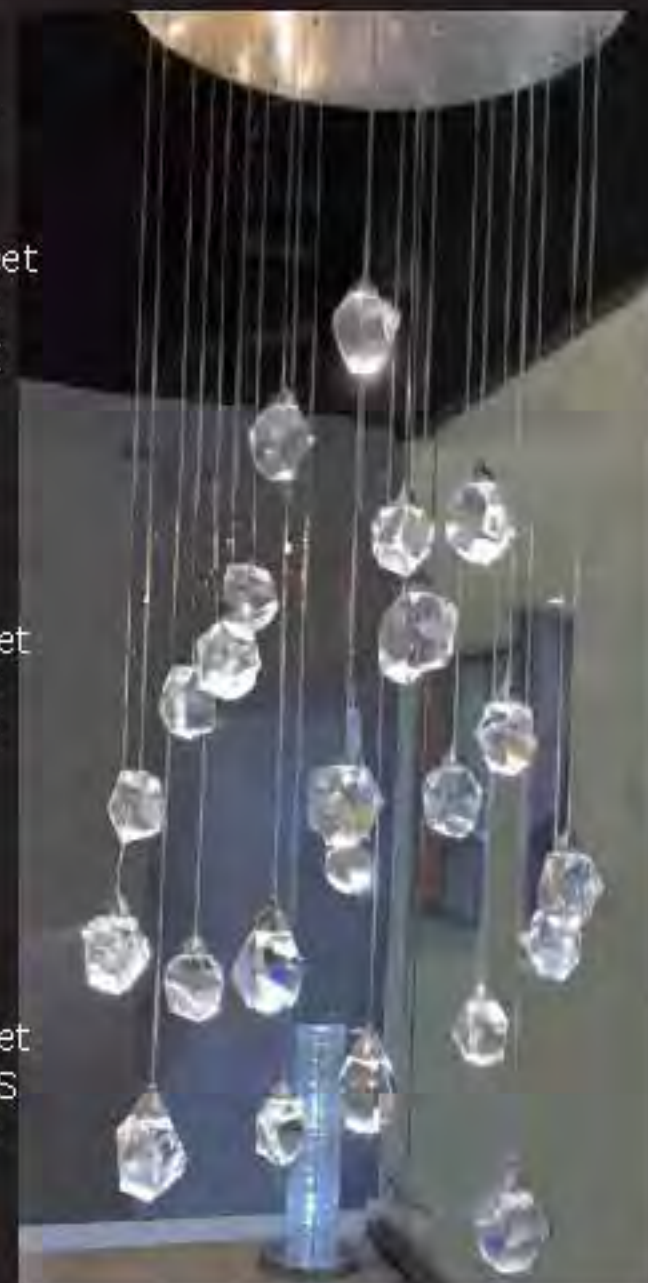

DESIGN: ICEON
LED, BRUSHED GOLD/BRUSHED SILVER
FRAME & CLEAR CRYSTAL

24 PENDANTS
MOC01-24
Canopy: 30"
Wire height: 15 feet
Weight: 79 LBS
LED-90W-3000K

12 PENDANTS
MOC01-12
Canopy: 20"
Wire height: 12 feet
Weight: 34 LBS
LED-48W-3000K

6 PENDANTS
MOC01-6
Canopy: 14"
Wire height: 12 feet
Weight: 18-25 LBS
LED-27W-3000K