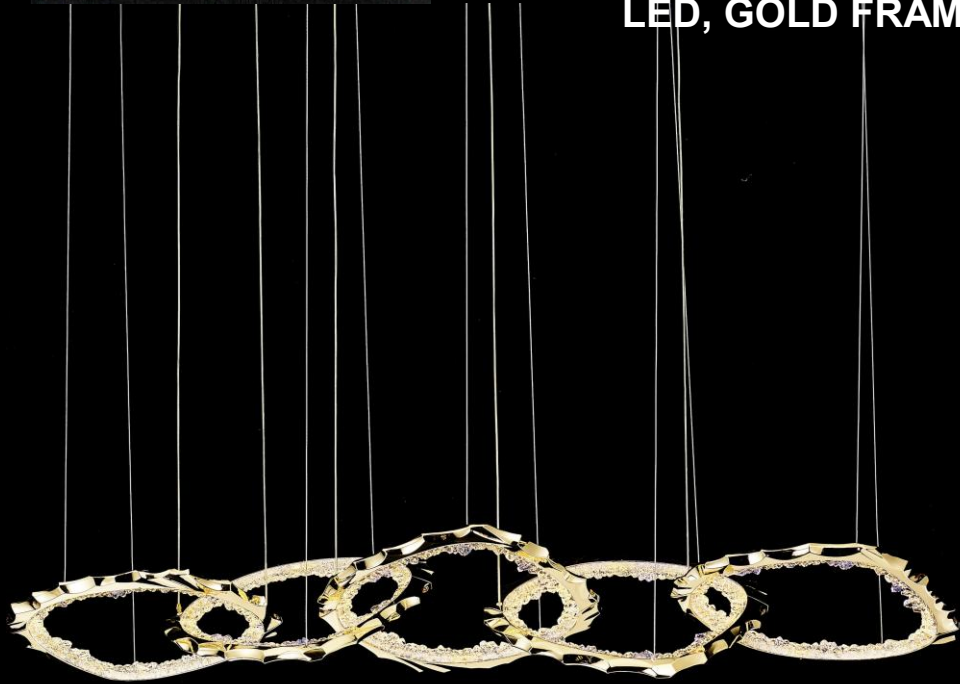

DESIGN: MAXIM
LED, GOLD FRAME WITH CLEAR CRYSTAL

MEC-MA-56G-RE
L56"W13"H47"
LED, 100W, 3000K, DIMMABLE