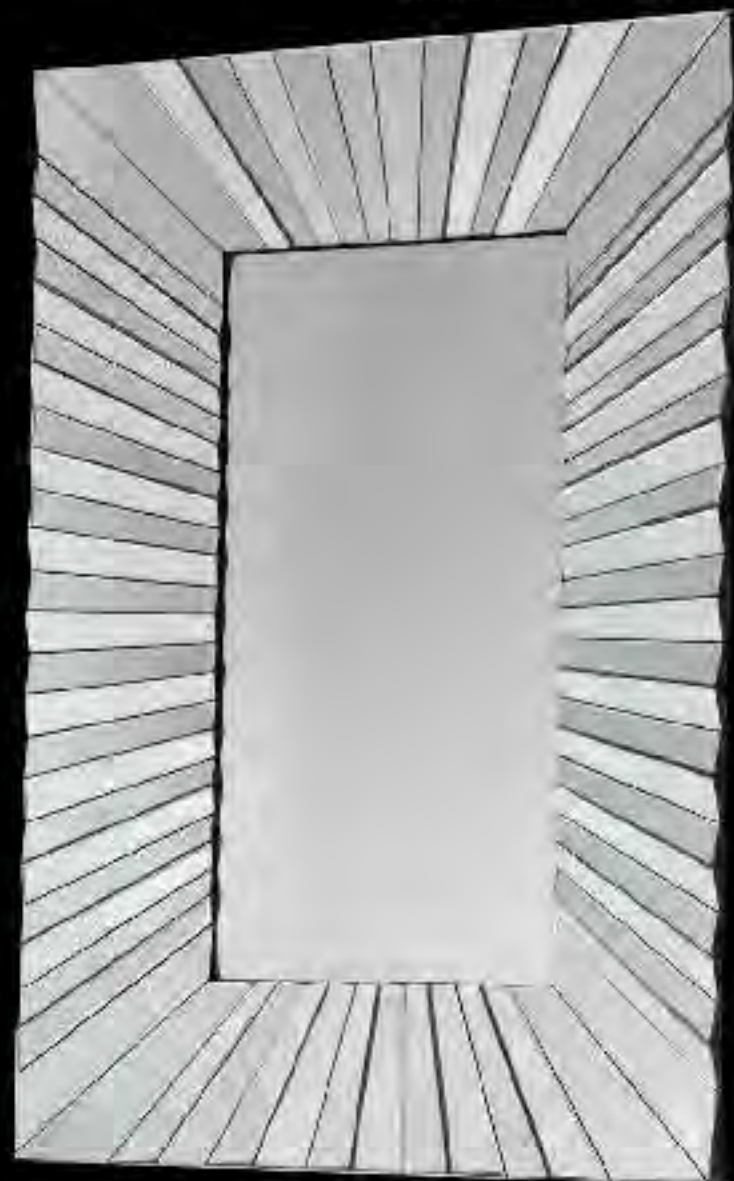

MODERA COLLECTION

ROSITA MIRROR
D40", S.Steel
Weight: 52 lbs

REGAL MIRROR
60" X 40"
Weight: 102 lbs

SKY MIRROR
Brushed Gold
46"X35"

SKY MIRROR
Brushed Gold
32"X75"
Base: D22"

DESIGN: ILLUSION
S. STEEL/BRUSHED GOLD