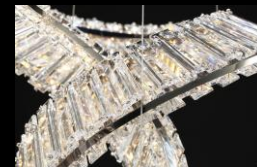

**DESIGN: ALP
LED
BRUSHED GOLD FRAME
WITH CLEAR CRYSTAL, 3000K**