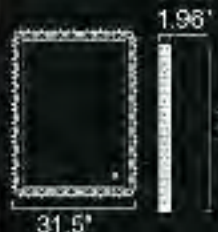

CMM-R75

SIZE: W31.5"H70.9"D3"
LAMP: LED/45W
FINISH: STAINLESS STEEL
CLEAR CRYSTAL
TEMPERATURE: 4000K
DIMMABLE

70.9"

31.5"

CMM-RO

SIZE: D31.5"
LAMP: LED/25W
FINISH: STAINLESS STEEL
CLEAR CRYSTAL
TEMPERATURE: 4000K
DIMMABLE

31.5"

1.98"

40"

CMM-99

SIZE: L40" W31.5"
LAMP: LED/35W
FINISH: STAINLESS STEEL
CLEAR CRYSTAL
TEMPERATURE: 4000K
DIMMABLE

27.5"

3"
67"

CMM-R65

SIZE: W27.5"H67"D3"
LAMP: LED/40W
FINISH: STAINLESS STEEL
CLEAR CRYSTAL
TEMPERATURE: 4000K
DIMMABLE