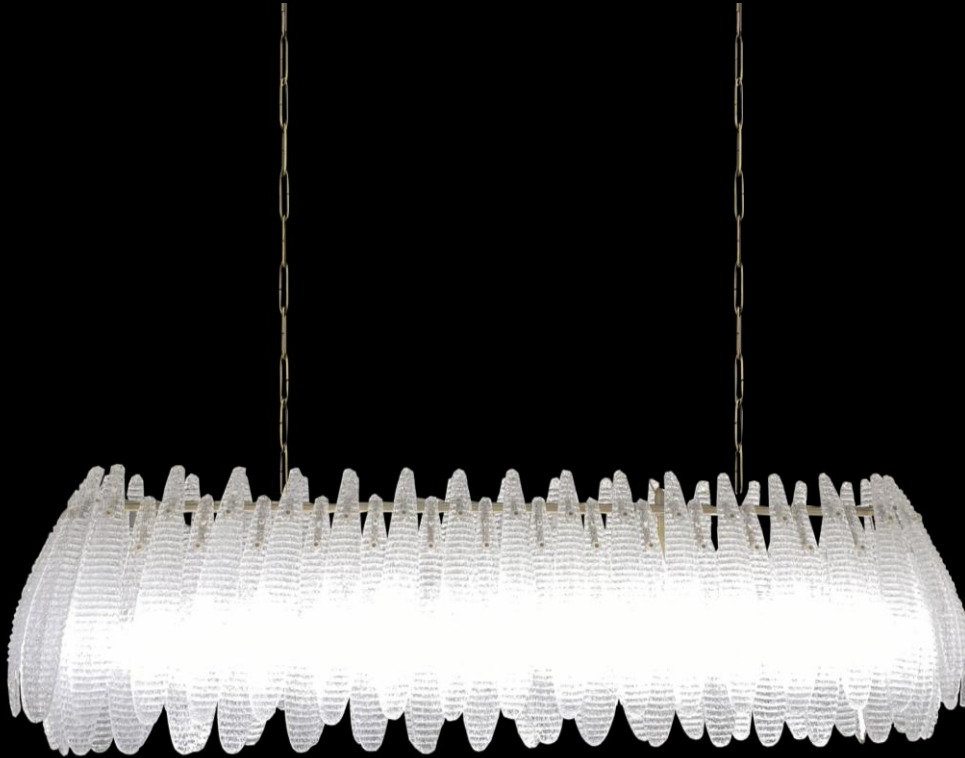

**DESIGN: ATEN
LED**

**FINISH: BRUSHED GOLD/ WHITE FRAME
WHITE SAND GLASS**

**EVC-AT-46BG-RE
EVC-AT-46W-RE
L46"W9"H13"**