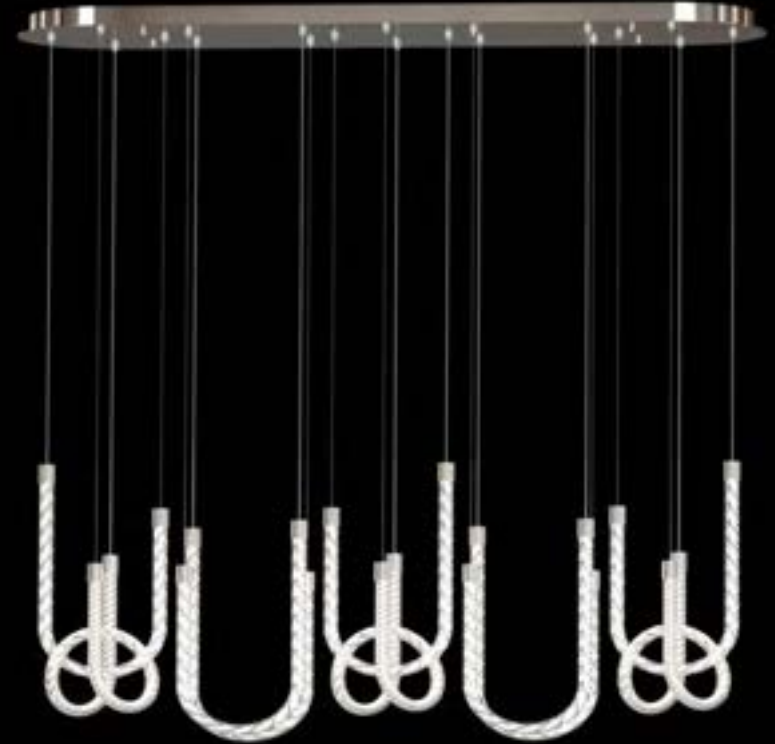

EVC-BA-58S-RE
L47"W13"H8.5"
LED, 3000K, 500W