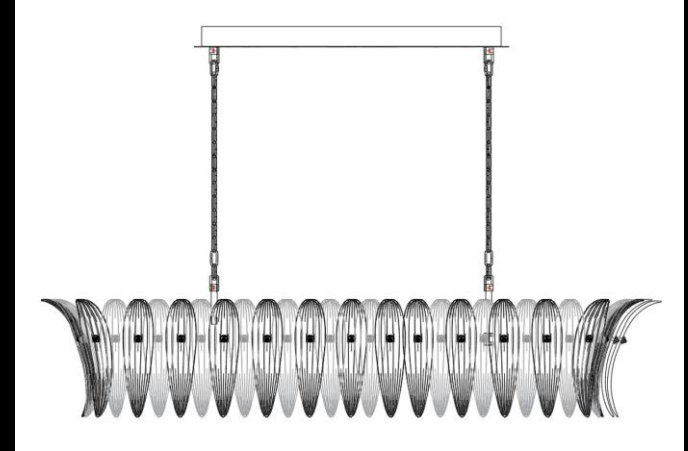

EVC-MA-49
L49”W14”H9.5”
CANOPY:
L24.5”W6”H1.5”